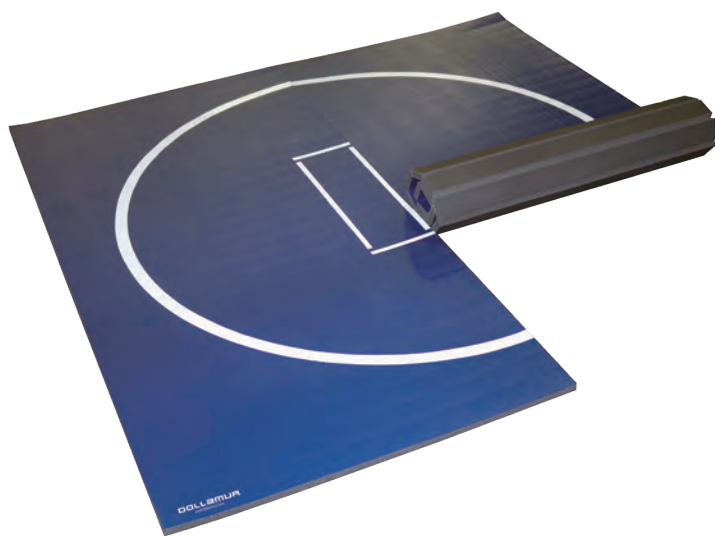

FLEXI-ROLL® 10'x10' HOME WRESTLING MAT

The Dollamur Wrestling FLEXI-Roll® Home Mat is available in 10' x 10' x 1-1/4" with high quality sports foam, durable anti-microbial vinyl surface and comes with a one-year warranty. The FLEXI-Roll® feature makes use and storage easy. Mat includes two storage straps and one roll of 3" clear mat tape.

COLORS: NVY RED RBL BLK **SKU:** 114SNVYA10X10C - NAVY BLUE
114SBLKA10X10C - BLACK
114SREDA10X10C - RED
114SRBLA10X10C - ROYAL BLUE

OFFICIAL MAT OF USA WRESTLING

USA WRESTLING members receive 10% discount on all personal mats. Use code USAW10 at check-out.